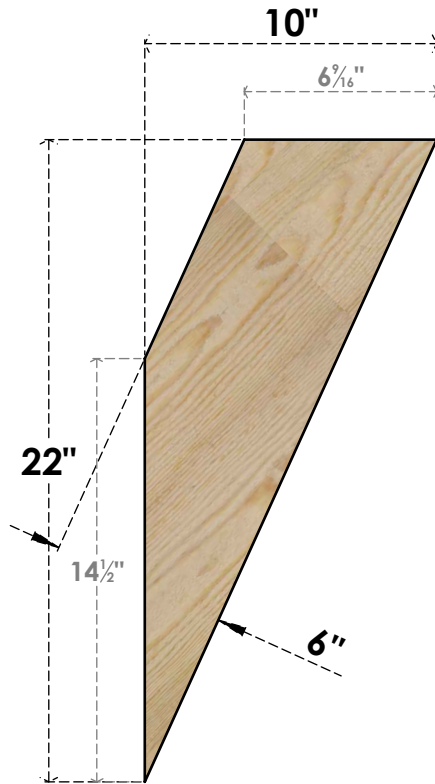

# BRC06X10X22TRA00RDF

6"W X 10"D X 22"H TRADITIONAL ROUGH SAWN BRACE, DOUGLAS FIR

**SIDE**

**FRONT**

EKENA MILLWORK  
 2300 WEST MAIN ST.  
 CLARKSVILLE, TX 75426  
 TOLL FREE: 866-607-0453  
 WWW.EKENAMILLWORK.COM